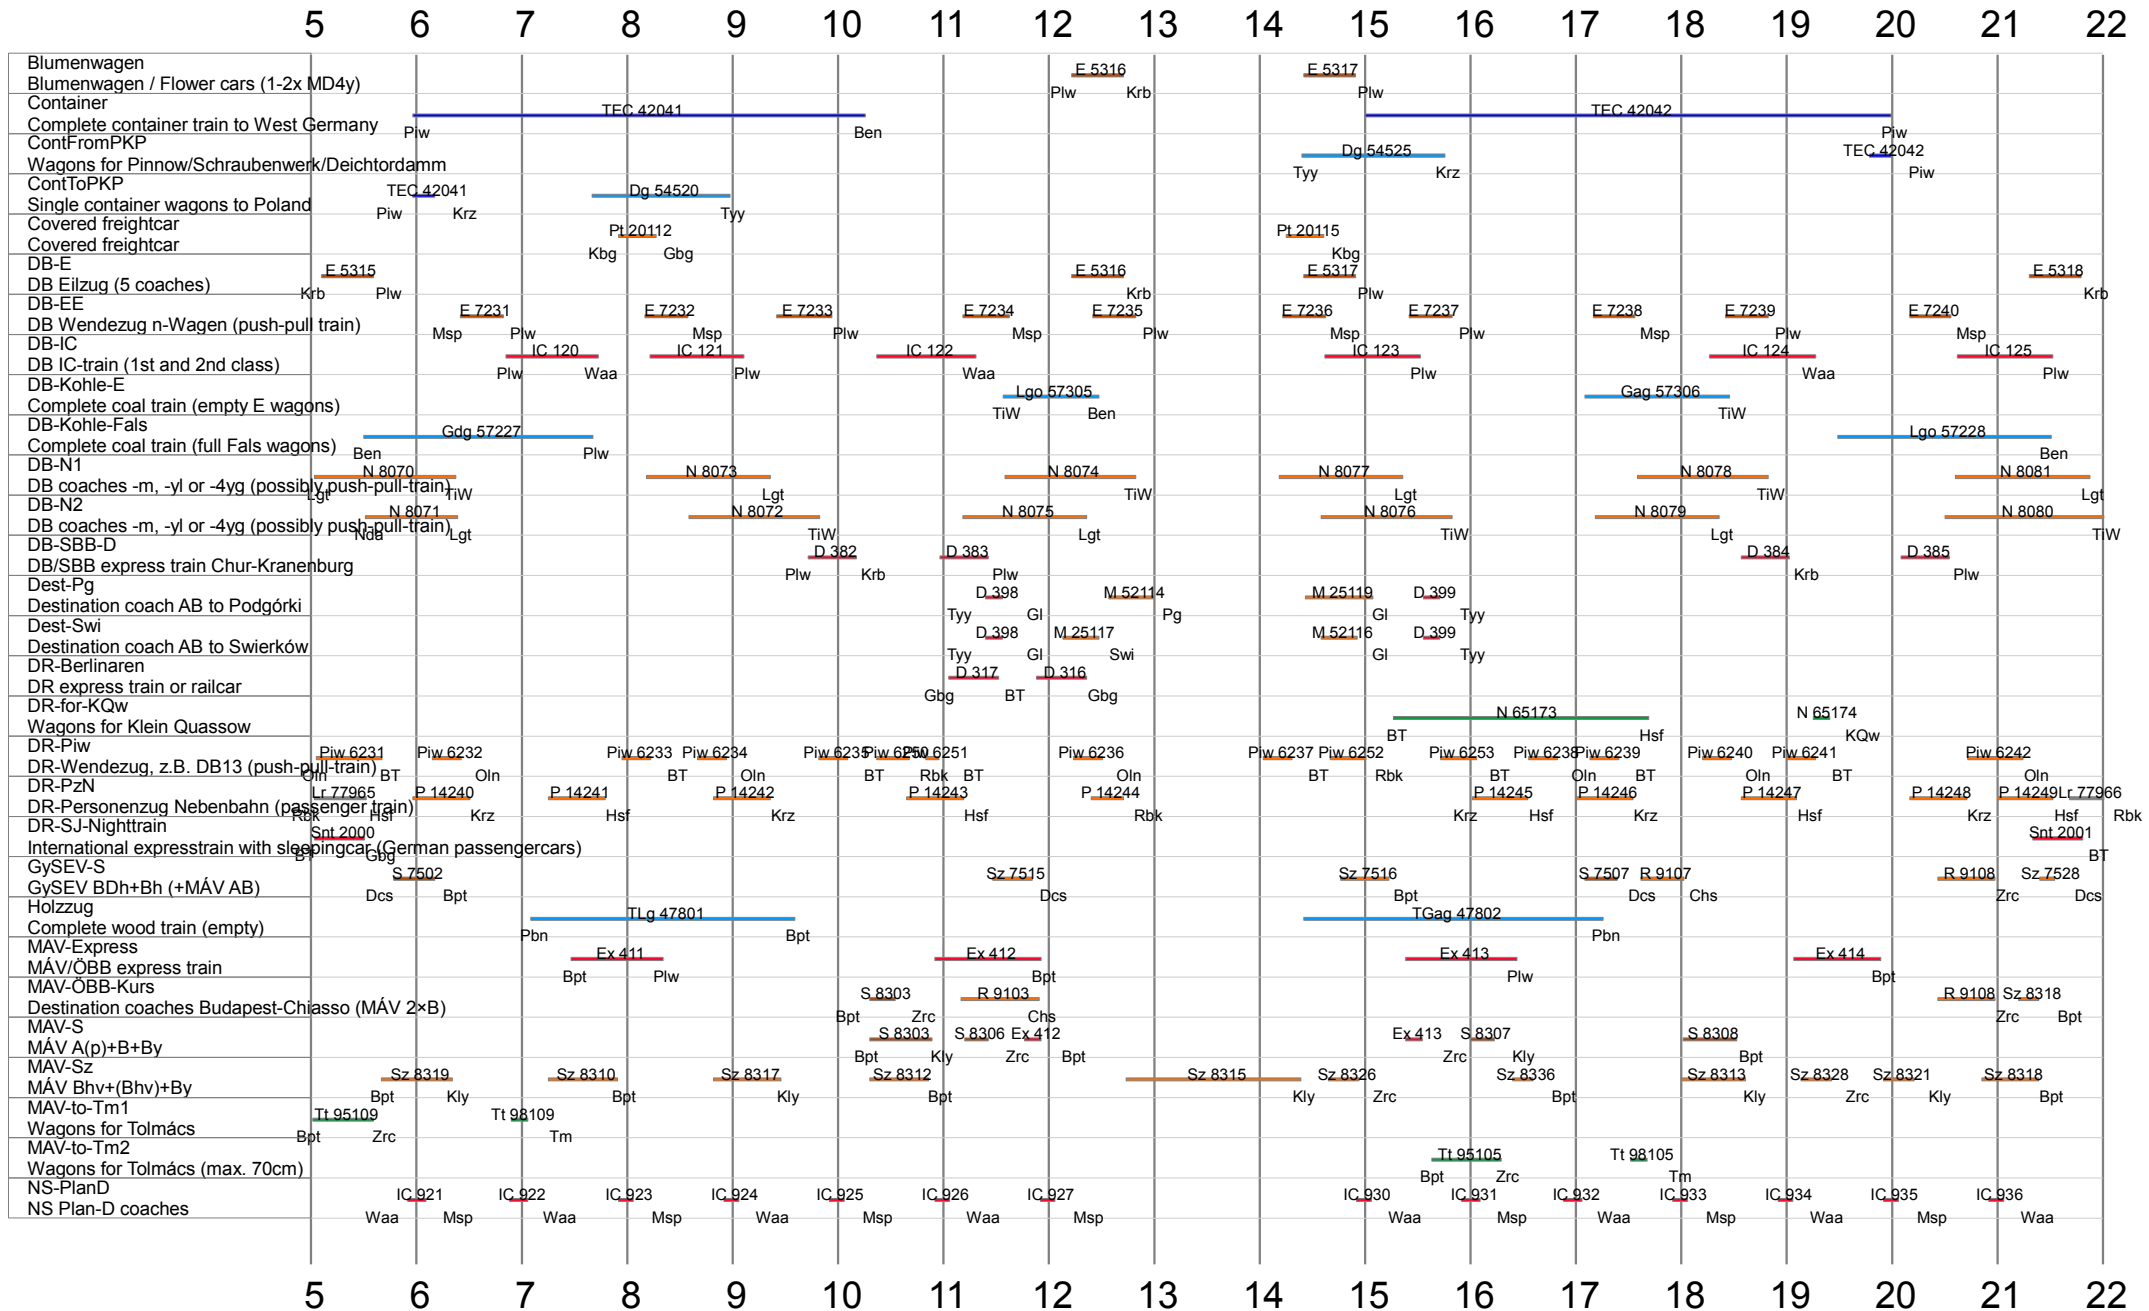

# Trainsets Riesa 2016 H0 Ep.4 (passenger coaches and complete freight trains)